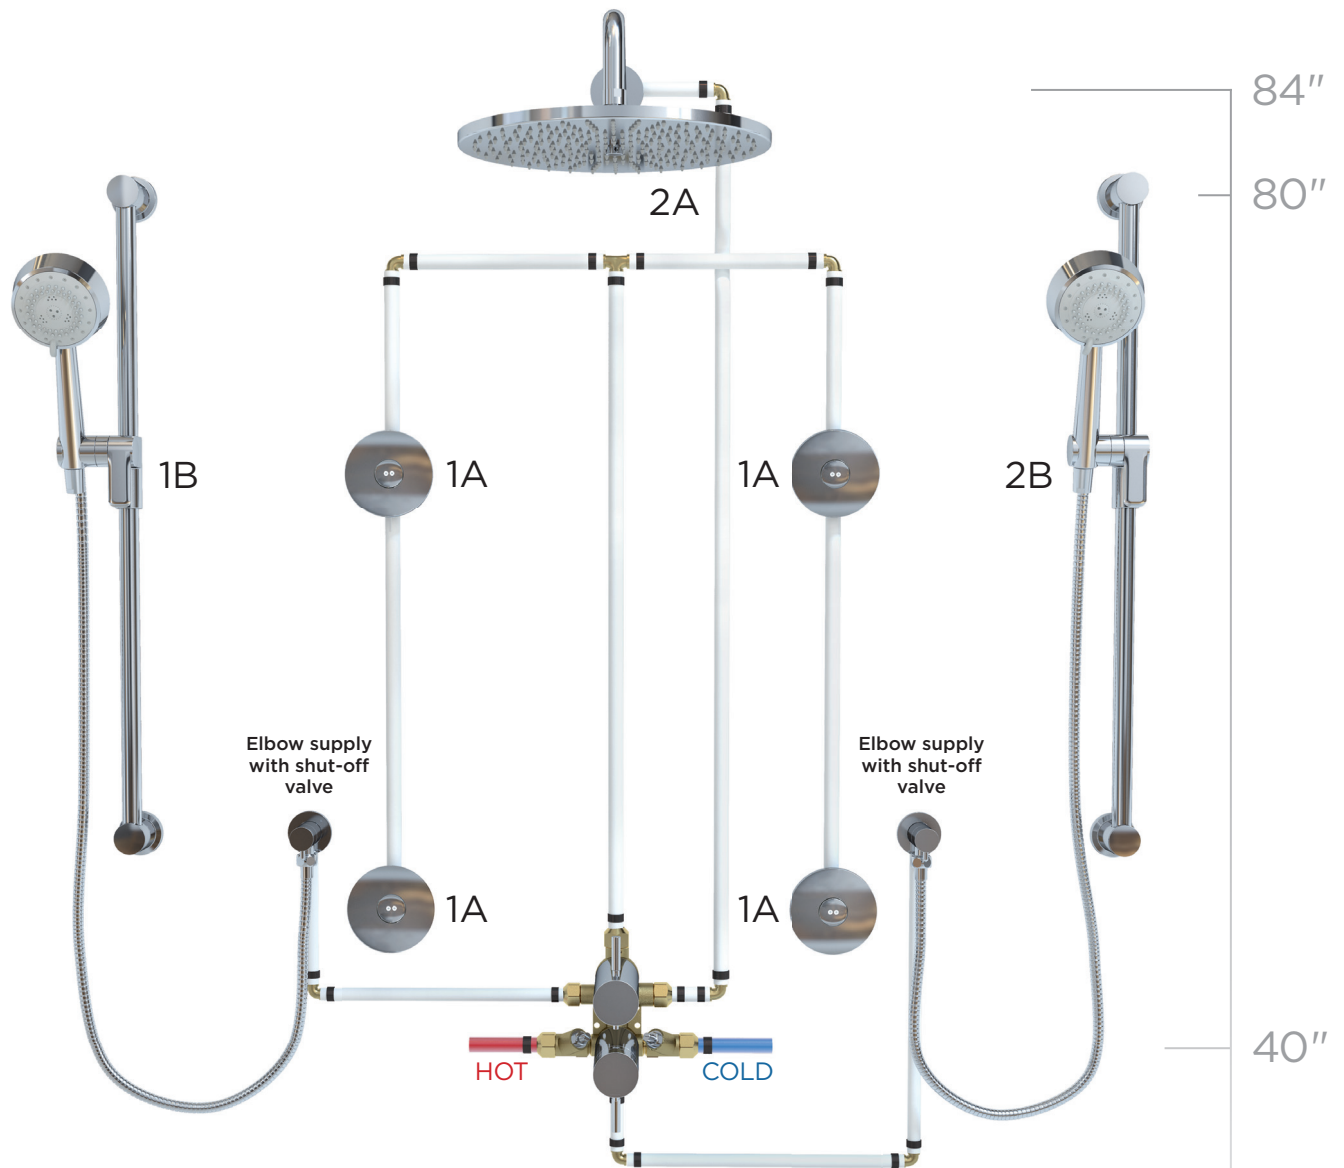

Riobel - Valve XX83

4 WAYS

VALVE CODE: XX83

- 2 DIFFERENT TEMPERATURES
- 2 INTEGRATED VOLUME CONTROLS
- + 2 OPTIONAL OUTLETS

Suggested measures are shown in inches and are from the finished floor.

See all suggested assemblies in the price book.

Elbow supply with shut-off valve
Built in volume control