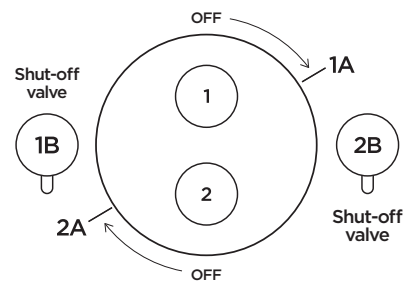

Riobel - Valve XX83

4 WAYS

VALVE CODE: XX83

- 2 DIFFERENT TEMPERATURES
- 2 INTEGRATED VOLUME CONTROLS
- + 2 OPTIONAL OUTLETS

Suggested measures are shown in inches and are from the finished floor.

See all suggested assemblies in the price book.

Elbow supply with shut-off valve
Built in volume control